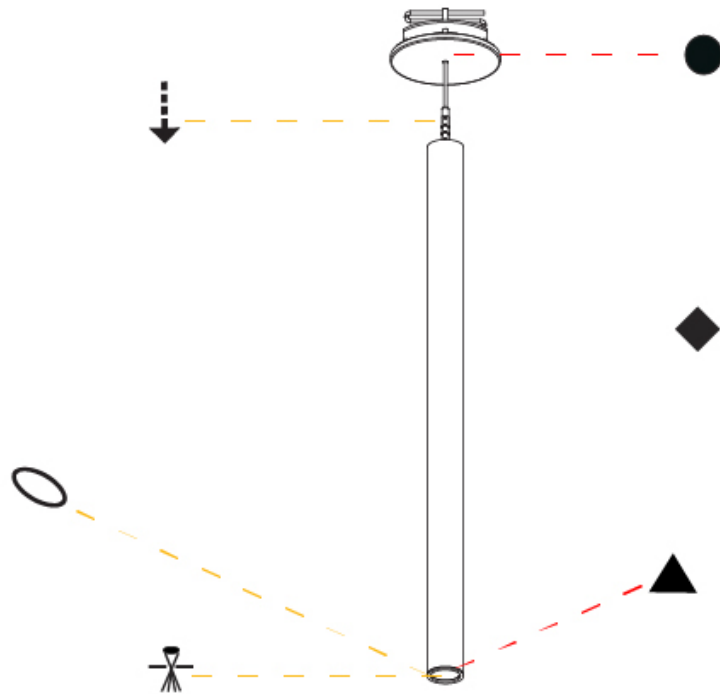

PHYSICAL

Shape: Cylinder
 Diameter (mm): 28
 Diameter (in): 1 1/8
 Height (mm): 450
 Height (in): 17 11/16
 Max. Overall Height (mm): 2450
 Max. Overall Height (in): 96 7/16
 Min. Recessing Depth (mm): 75
 Min. Recessing Depth (in): 2 15/16
 Light Distribution: Downlight
 Weight (kg): 0.504
 Weight (lbs): 1.11
 Diffuser: Shine Ring - Opal / Yellow / Orange / Red / Blue / Green
 Fixture Finish: SSR / BKV / CWI / CRY / HAB / UFT / ITA / RUA / FTG / MYG / LOD / PUS / FRO / FUP / KIA / POP / BLS / SPG / MEY / GOH / GUM / CHC / COM / ABZ / JAG / OBR / MOS / ROR
 Fixture Material: Aluminum
 Cable Details: 2000mm or 4000mm Black Cable
 Cut-out Measurements: 68mm / 2 11/16"

HANGOVER PLUG SHINE MONOPOINT RECESSED CANOPY SUSPENSION

A30844-

PROJECT

TYPE

SPECIFIER

QUANTITY

DATE

A